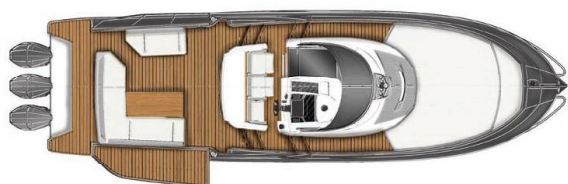

TECHNICAL SPECIFICATIONS

SPECIFICHE	SPECIFICATIONS	EU	USA
Lunghezza ft	Lenght over all	11,94 m	39'17"
Lunghezza omologazione	EC Lenght	11,72 m	38'45"
Larghezza	Beam	3,50 m	11'48"
Motore	Engine	Max 1275 Hp / 895 Kw	Max 1275 Hp / 895 Kw
Motorizzazione max consentita	Engine size	YAMAHA 3 x 425 Hp / MERCURY 3 x 400 Hp	YAMAHA 3 x 425 Hp / MERCURY 3 x 400 Hp
Trasmissione	Propulsion system	Fuoribordo	Outboard
Cabine	Cabins	n. 1	n. 1
Peso con motore	Weight with engine	8.450 kg (3 x MERCURY VERADO 300 Hp)	18,629 lbs (3 x MERCURY VERADO 300 Hp)
Portata persone	Persons capacity	n. 12	n. 12
Serbatoio carburante	Fuel capacity	1100 l	290 US gal
Serbatoio acqua	Fresh water capacity	230 l	61 US gal
Immersione a pieno carico	Full load immersion	0,68 m	2'23"
Serbatoio acque nere	Toilet holding tank	95 l	25 US gal
Posti letto	Berths	n. 4	n. 4
Design	Design	Centrostiledesign	Centrostiledesign
Categoria di progettazione	Project category	B	B

Tutti i dati e le immagini riportati sul presente catalogo sono puramente indicativi. SESSA MARINE si riserva il diritto di variare le caratteristiche dei suoi prodotti senza alcun preavviso.

All information and pictures present on this catalogue is for indication only. SESSA MARINE reserves the right to vary data of its products without notice.

Les données et images du présent catalogue sont indicatives. SESSA MARINE se réserve le droit de modifier les caractéristiques des bateaux sans aucun préavis.

www.sessamarine.com - mail@sessamarine.com - Phone (+ 39) 0363 946500

KEY LARGO
40